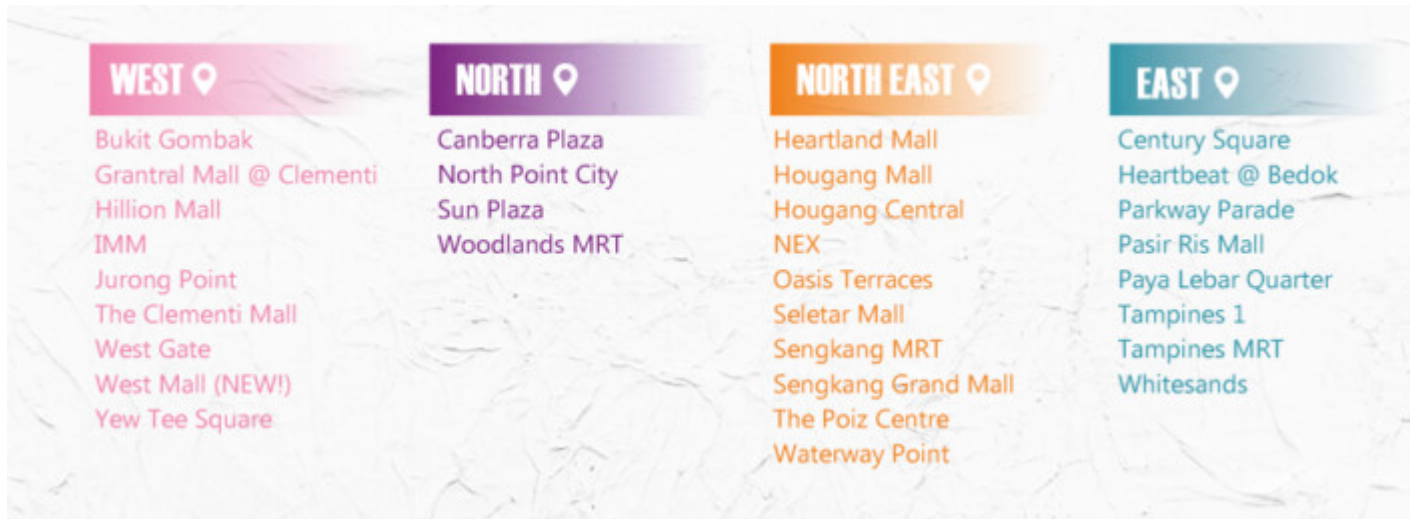

The Powerpuff Girls Power Sushi Trio and Rainbow Cheesecake, priced from $3 each

Themed Decor at Selected Outlets

Five Sushi Express outlets have been given a full Powerpuff Girls makeover with vibrant themed decor. Head to any of these locations for the full experience:

- IMM
- Heartbeat@Bedok
- Westgate
- Paya Lebar Quarter
- Hougang Mall

Expect pink, blue, and green everywhere – from wall decals to table displays – making these outlets perfect for a photo opportunity with friends or family.

Collect Stamps to Redeem Exclusive Powerpuff Girls Merchandise

The collaboration also features an exciting stamp collection programme. For every $10 spent at Sushi Express, you'll receive a stamp on your collection card. Fill up your card and you can redeem exclusive Powerpuff Girls merchandise, including:

- **Flight Tag Keychain**
- **Collectable Keychains** (available via Gachapon machines – you might also win vouchers!)
- **Plush Keychain** – Adorable plush versions of Blossom, Bubbles, and Buttercup dressed in sushi-themed outfits

These collectibles are limited edition, so be sure to start collecting early before they run out.

Deal Details at a Glance