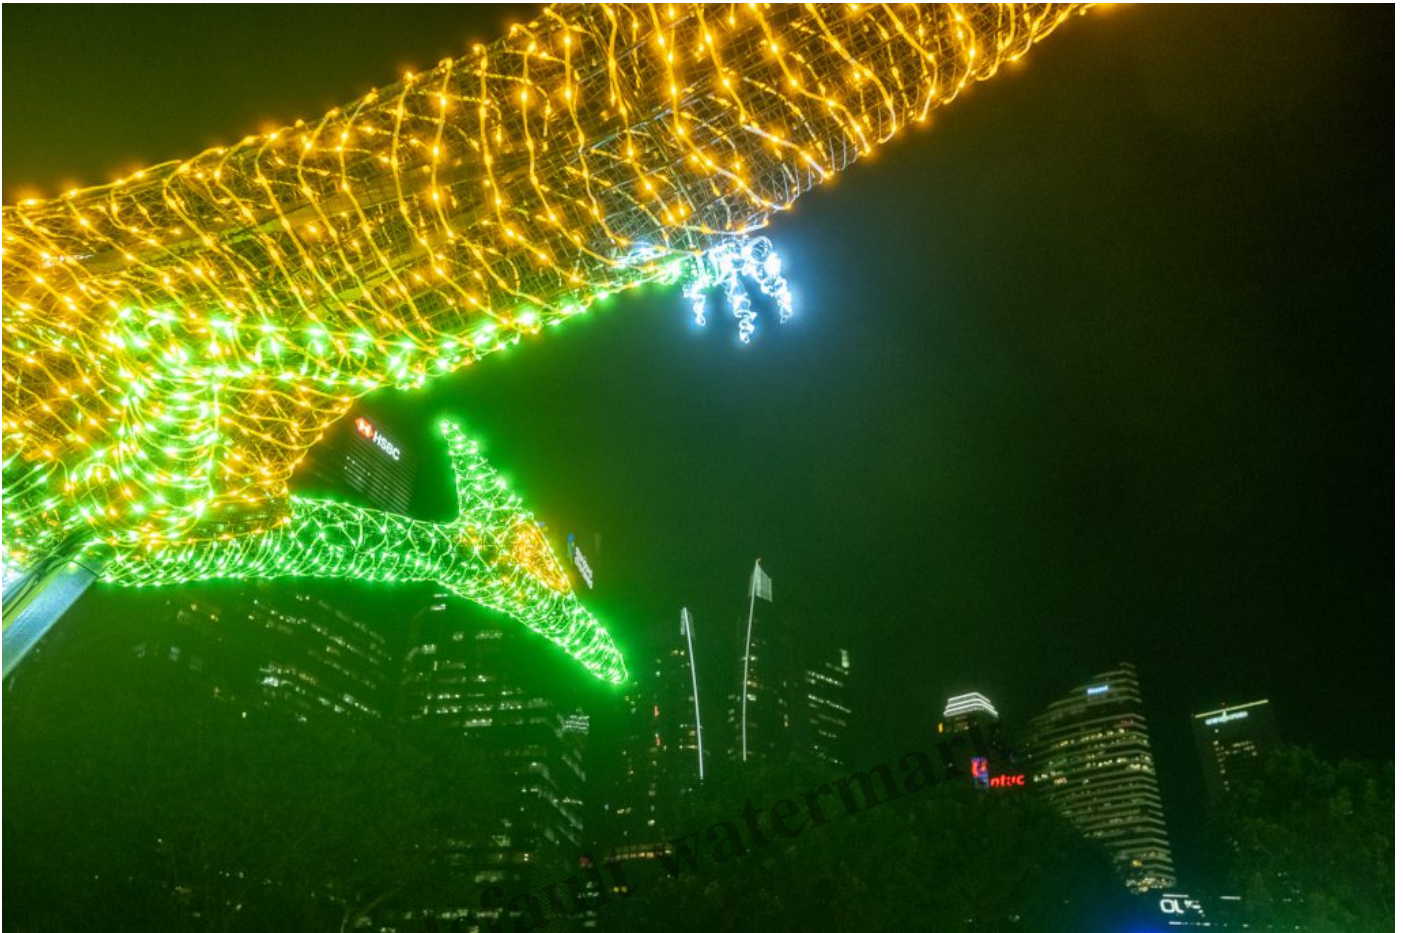

Date Created

15/09/2024

Author

kevinyeo