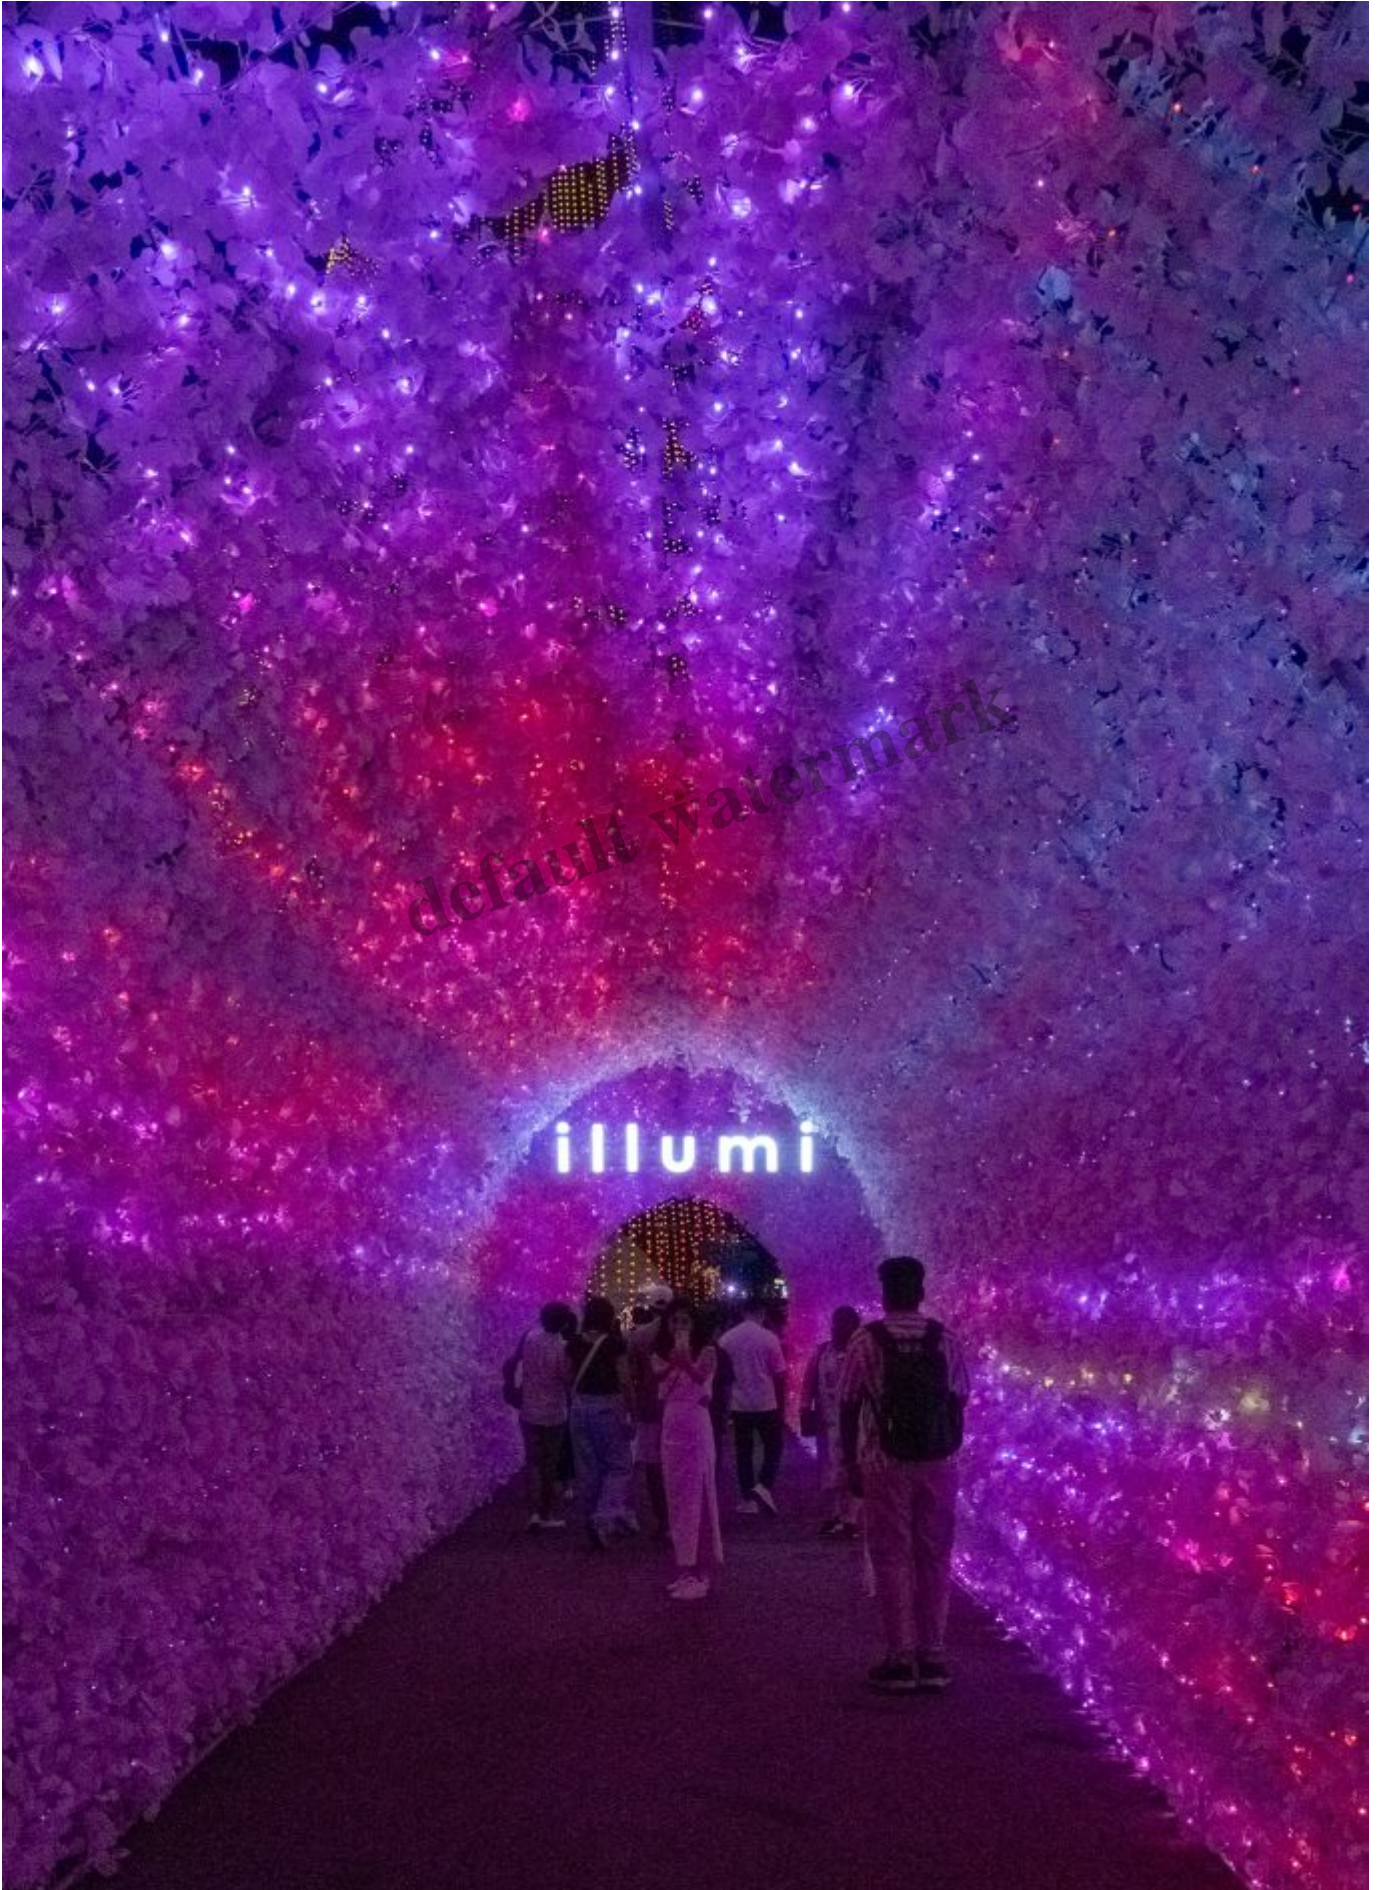

### Description

The **illumi Asia event** is making its debut in Singapore from **September 13, 2024**, at the Bayfront Event Ground. This event is known as the world's largest nocturnal light festival and will feature **20 million LED lights** to create stunning light installations and large-scale structures.

default watermark

Here are some highlights of the event:

- **Nine Themed Worlds:** Including The Enchanted Maples, Walls of Lights, Puppies and Kitties, The Magical Forest, The Tunnel of Colours, The Infinite Poles, The Dune Palace, The Jurassic Kingdom, and the illumi Tree of Light.
- **The Illumi Tree of Light:** Standing at 47 meters tall, equivalent to five Merlions stacked on top of each other.
- **Energy-Efficient and Sustainable:** The event focuses on using energy-efficient lighting technologies and recycled materials.

The event, which first debuted in Montreal in 2019, has now made its international premiere right here in Singapore, transforming the Marina Bay area into a radiant wonderland from September 13, 2024, to February 2, 2025. The experience is open from 7:15 PM to 10:30 PM daily, inviting visitors to explore the magic under the stars.