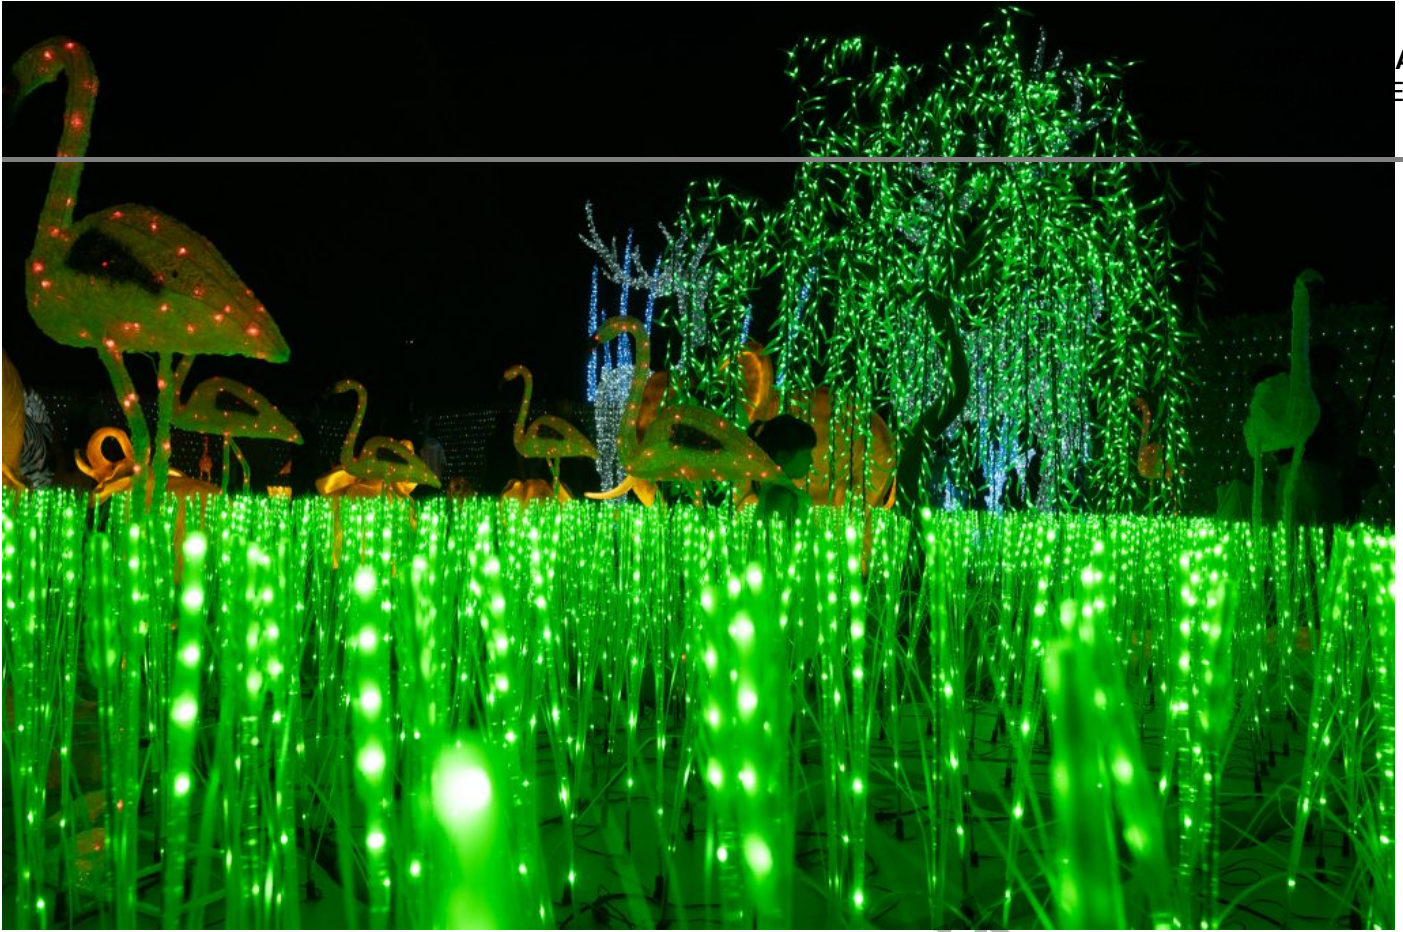

### Description

The **illumi Asia event** is making its debut in Singapore from **September 13, 2024**, at the Bayfront Event Ground. This event is known as the world's largest nocturnal light festival and will feature **20 million LED lights** to create stunning light installations and large-scale structures.

The event, which first debuted in Montreal in 2019, has now made its international premiere right here in Singapore, transforming the Marina Bay area into a radiant wonderland from September 13, 2024, to February 2, 2025. The experience is open from 7:15 PM to 10:30 PM daily, inviting visitors to explore the magic under the stars.

The event is not just a visual feast but an interactive journey as well. Visitors are encouraged to touch and engage with the installations, making it a playground of light for all ages. The commitment to sustainability is also woven into the fabric of the event, with energy-efficient lighting technologies and the use of recycled materials, ensuring that the spectacle dazzles responsibly.

Some photos we took during our visit on the launch day.

default watermark

default watermark

default watermark

default watermark

default watermark

default watermark

default watermark