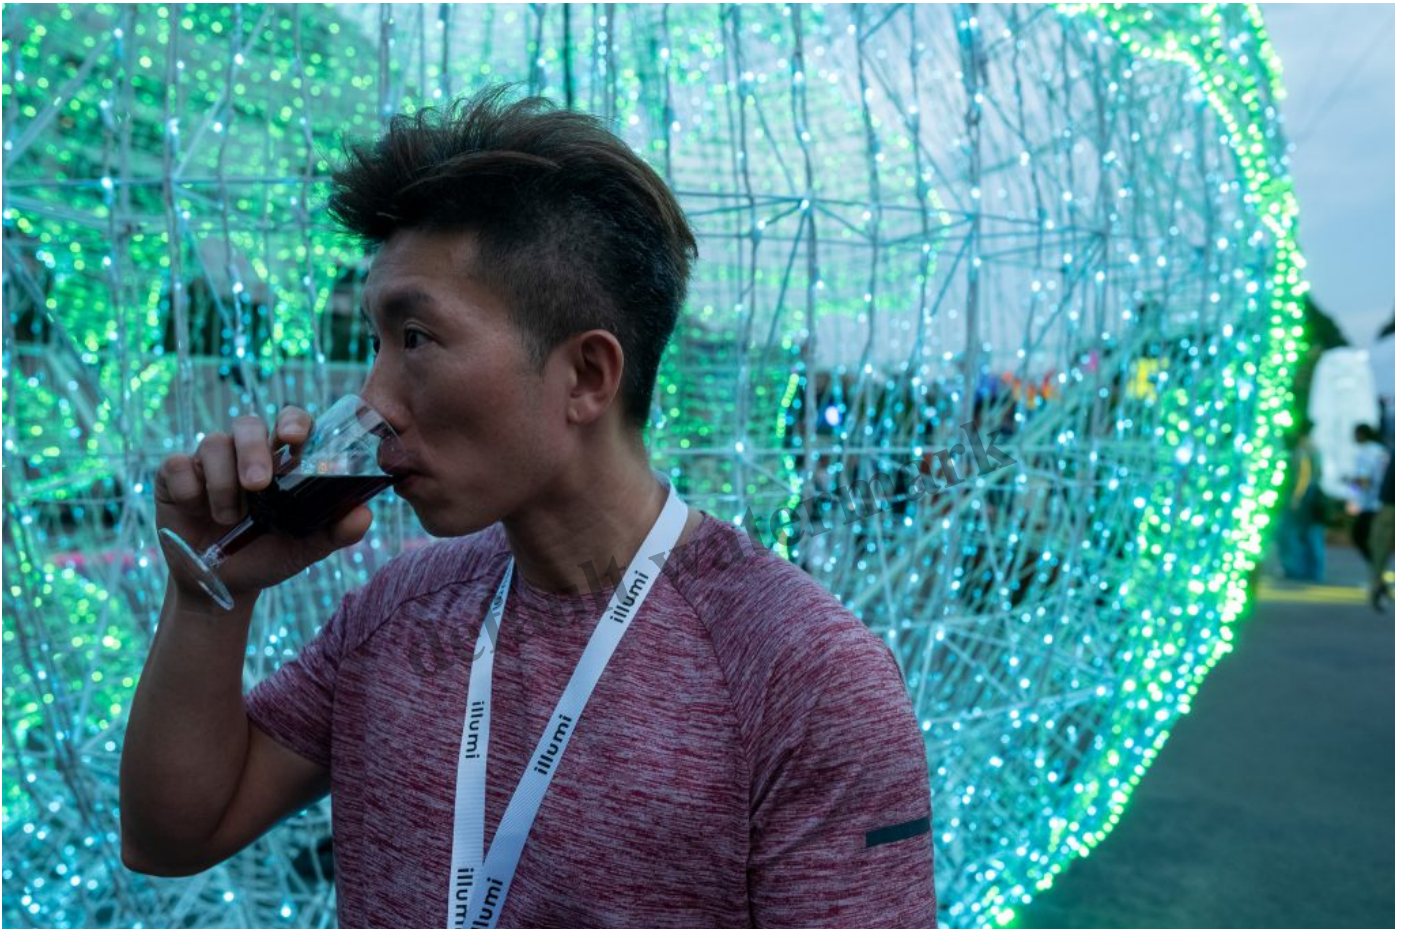

### Description

The **illumi Asia event** is making its debut in Singapore from **September 13, 2024**, at the Bayfront Event Ground. This event is known as the world's largest nocturnal light festival and will feature **20 million LED lights** to create stunning light installations and large-scale structures.

The event, which first debuted in Montreal in 2019, has now made its international premiere right here in Singapore, transforming the Marina Bay area into a radiant wonderland from September 13, 2024, to February 2, 2025. The experience is open from 7:15 PM to 10:30 PM daily, inviting visitors to explore the magic under the stars.

The event is not just a visual feast but an interactive journey as well. Visitors are encouraged to touch and engage with the installations, making it a playground of light for all ages. The commitment to sustainability is also woven into the fabric of the event, with energy-efficient lighting technologies and the use of recycled materials, ensuring that the spectacle dazzles responsibly.