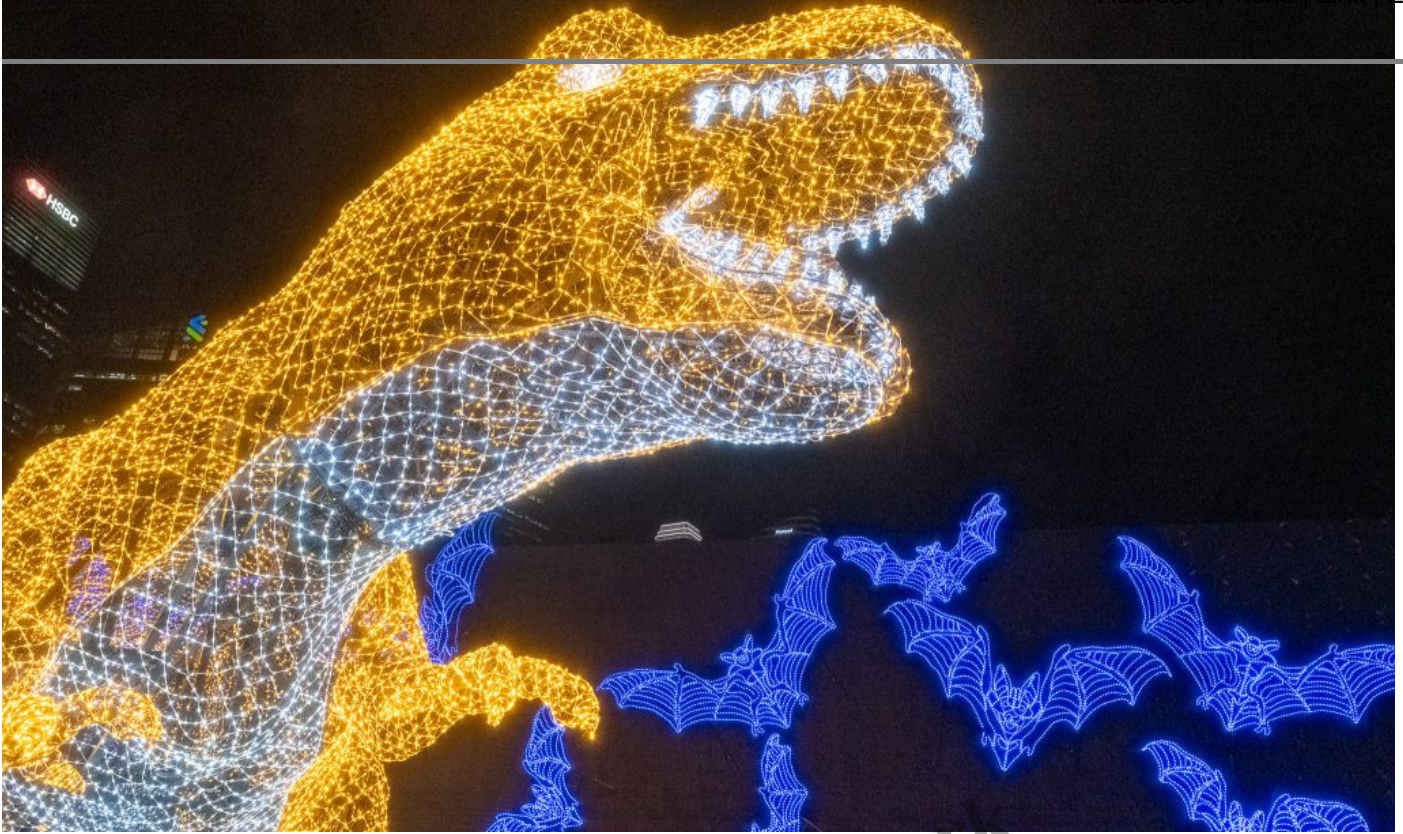

### Description

The **illumi Asia event** is making its debut in Singapore from **September 13, 2024**, at the Bayfront Event Ground. This event is known as the world's largest nocturnal light festival and will feature **20 million LED lights** to create stunning light installations and large-scale structures.

The event, which first debuted in Montreal in 2019, has now made its international premiere right here in Singapore, transforming the Marina Bay area into a radiant wonderland from September 13, 2024, to February 2, 2025. The experience is open from 7:15 PM to 10:30 PM daily, inviting visitors to explore the magic under the stars.

The event is not just a visual feast but an interactive journey as well. Visitors are encouraged to touch and engage with the installations, making it a playground of light for all ages. The commitment to sustainability is also woven into the fabric of the event, with energy-efficient lighting technologies and the use of recycled materials, ensuring that the spectacle dazzles responsibly.

Some photos we took during our visit on the launch day.

default watermark

default watermark

default watermark

default watermark

default watermark

default watermark

default watermark